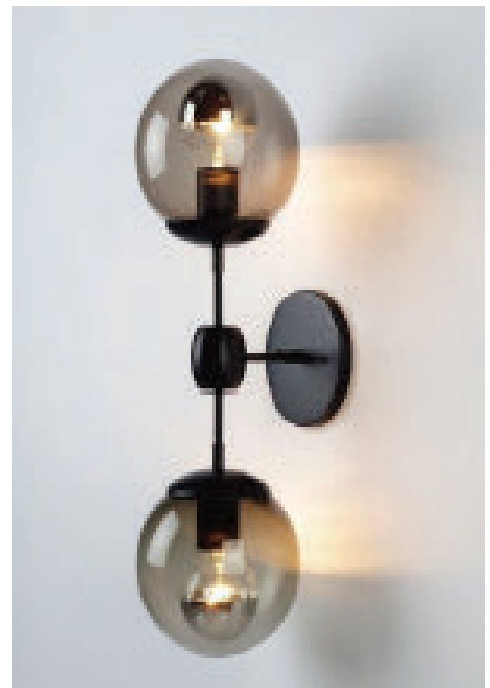

Light Color : Warm white, Cool White

Chrome Bell Floor Table Lamp

Product Description

Bell Floor Lamp features a dome shade suspended over a smaller dome formed of Chrome plated pressed steel. The mirrored and reflective surface allows Bell to take on the tone and characteristics of its surrounding area.

Lumen: 500lm

Input Voltage: AC220-240V

Construction: Metal+Glass

Wall lamp

Product Description

Product type: Wall lamp

Model: FW0278

Installation: Fixed lamp